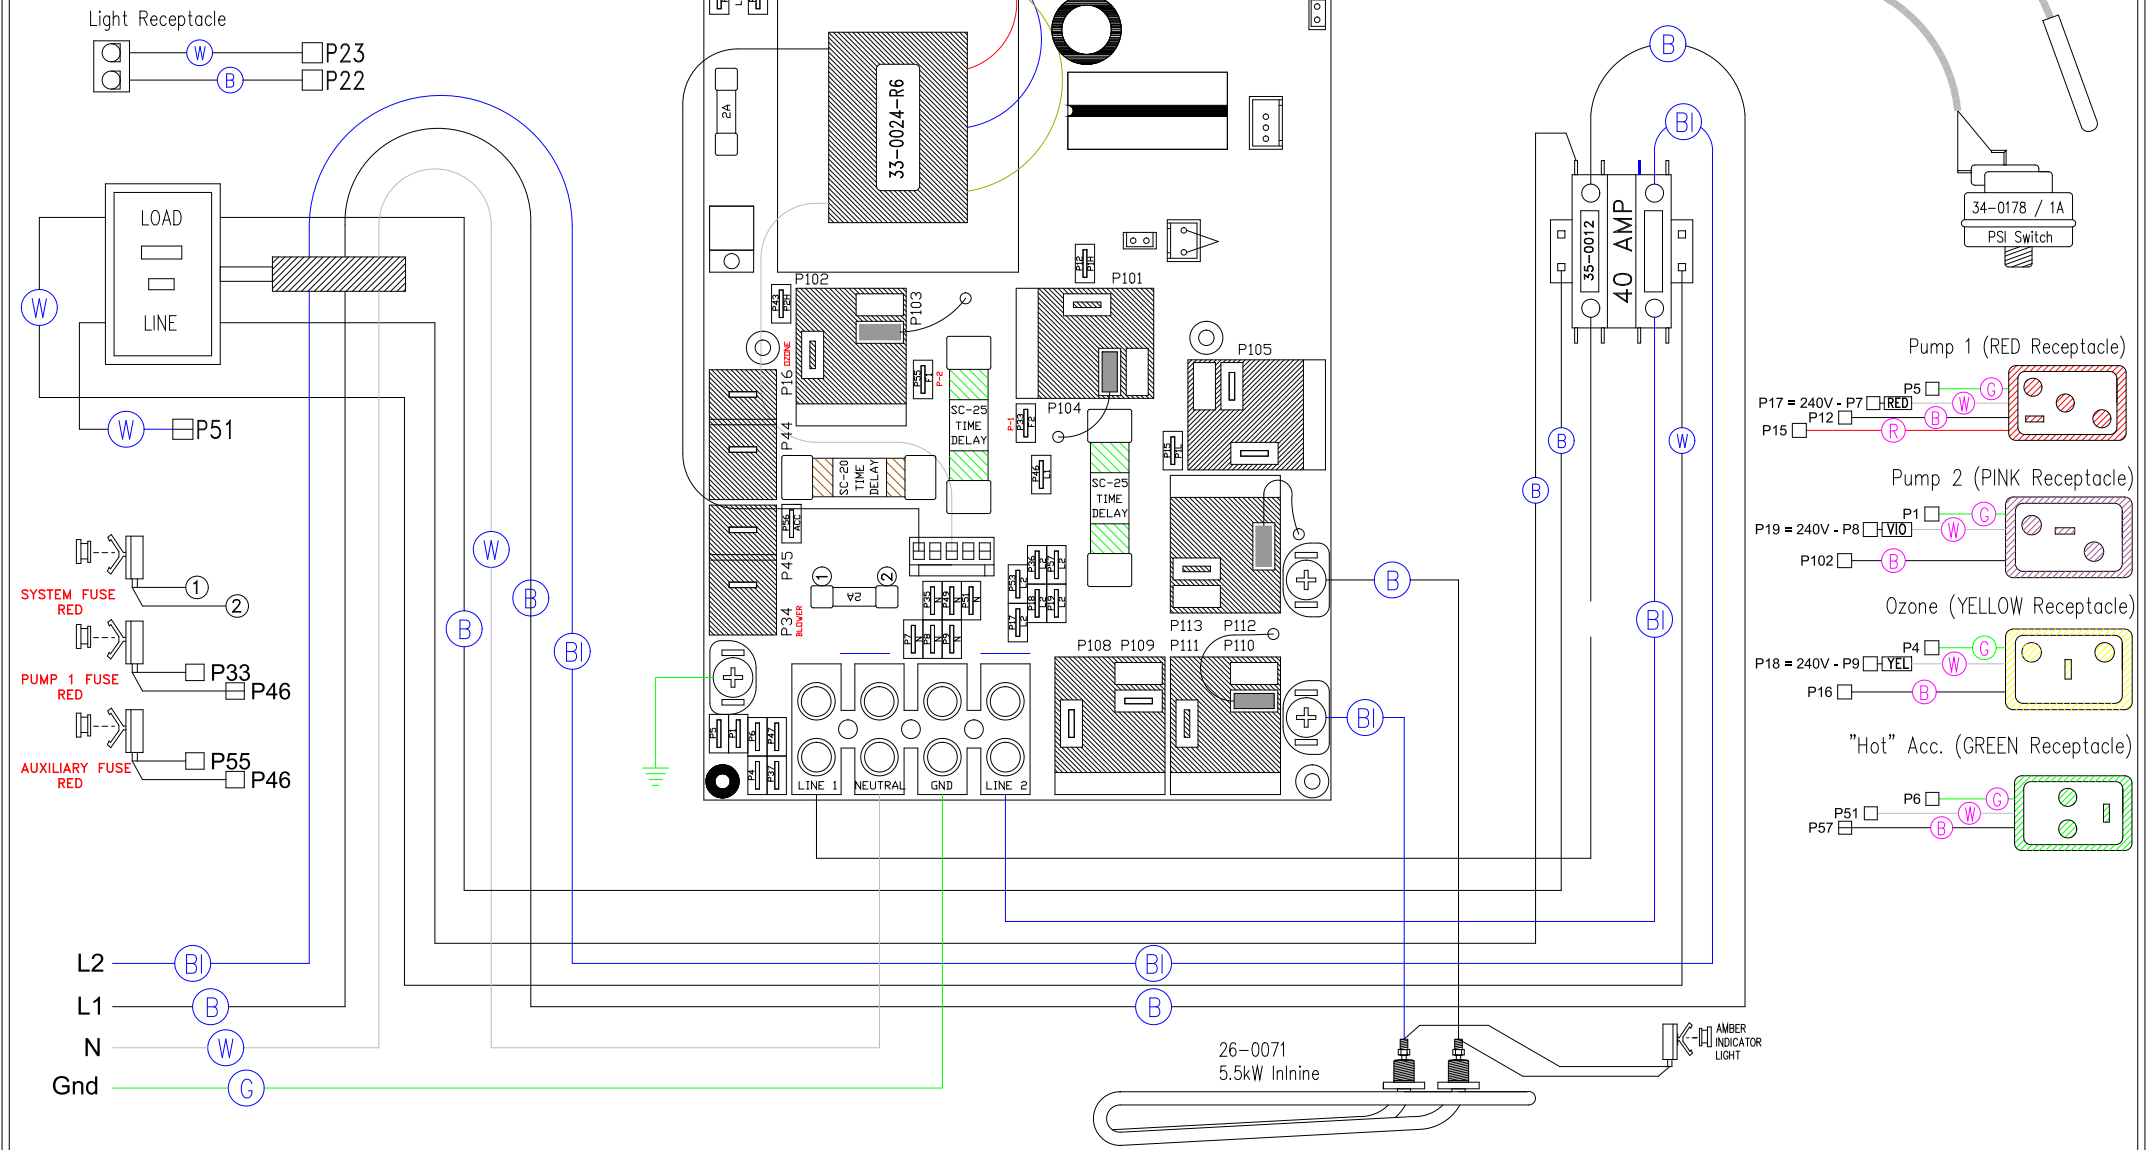

LEGEND	
□	- 1/4" QUICK CONNECT
▢	- 1/4" QUICK CONNECT PIGGYBACK
○	- RING CONNECTOR
◻	- SOCKET CONNECTOR
△	- PIN CONNECTOR

HYDROQUIP™ ● 510A N. Sheridan St. Corona, CA 92880 ● Phone: (951) 273-7575 Fax: (800) 332-7190

Manufacture Notes:

Drawn GC	Rev 19	Wire Color Code B - Black G - Green Br - Brown BI - Blue R - Red V - Violet O - Orange W - White Y - Yellow Gr - Gray
Date 01.17.07		
Diagram No. 4810		